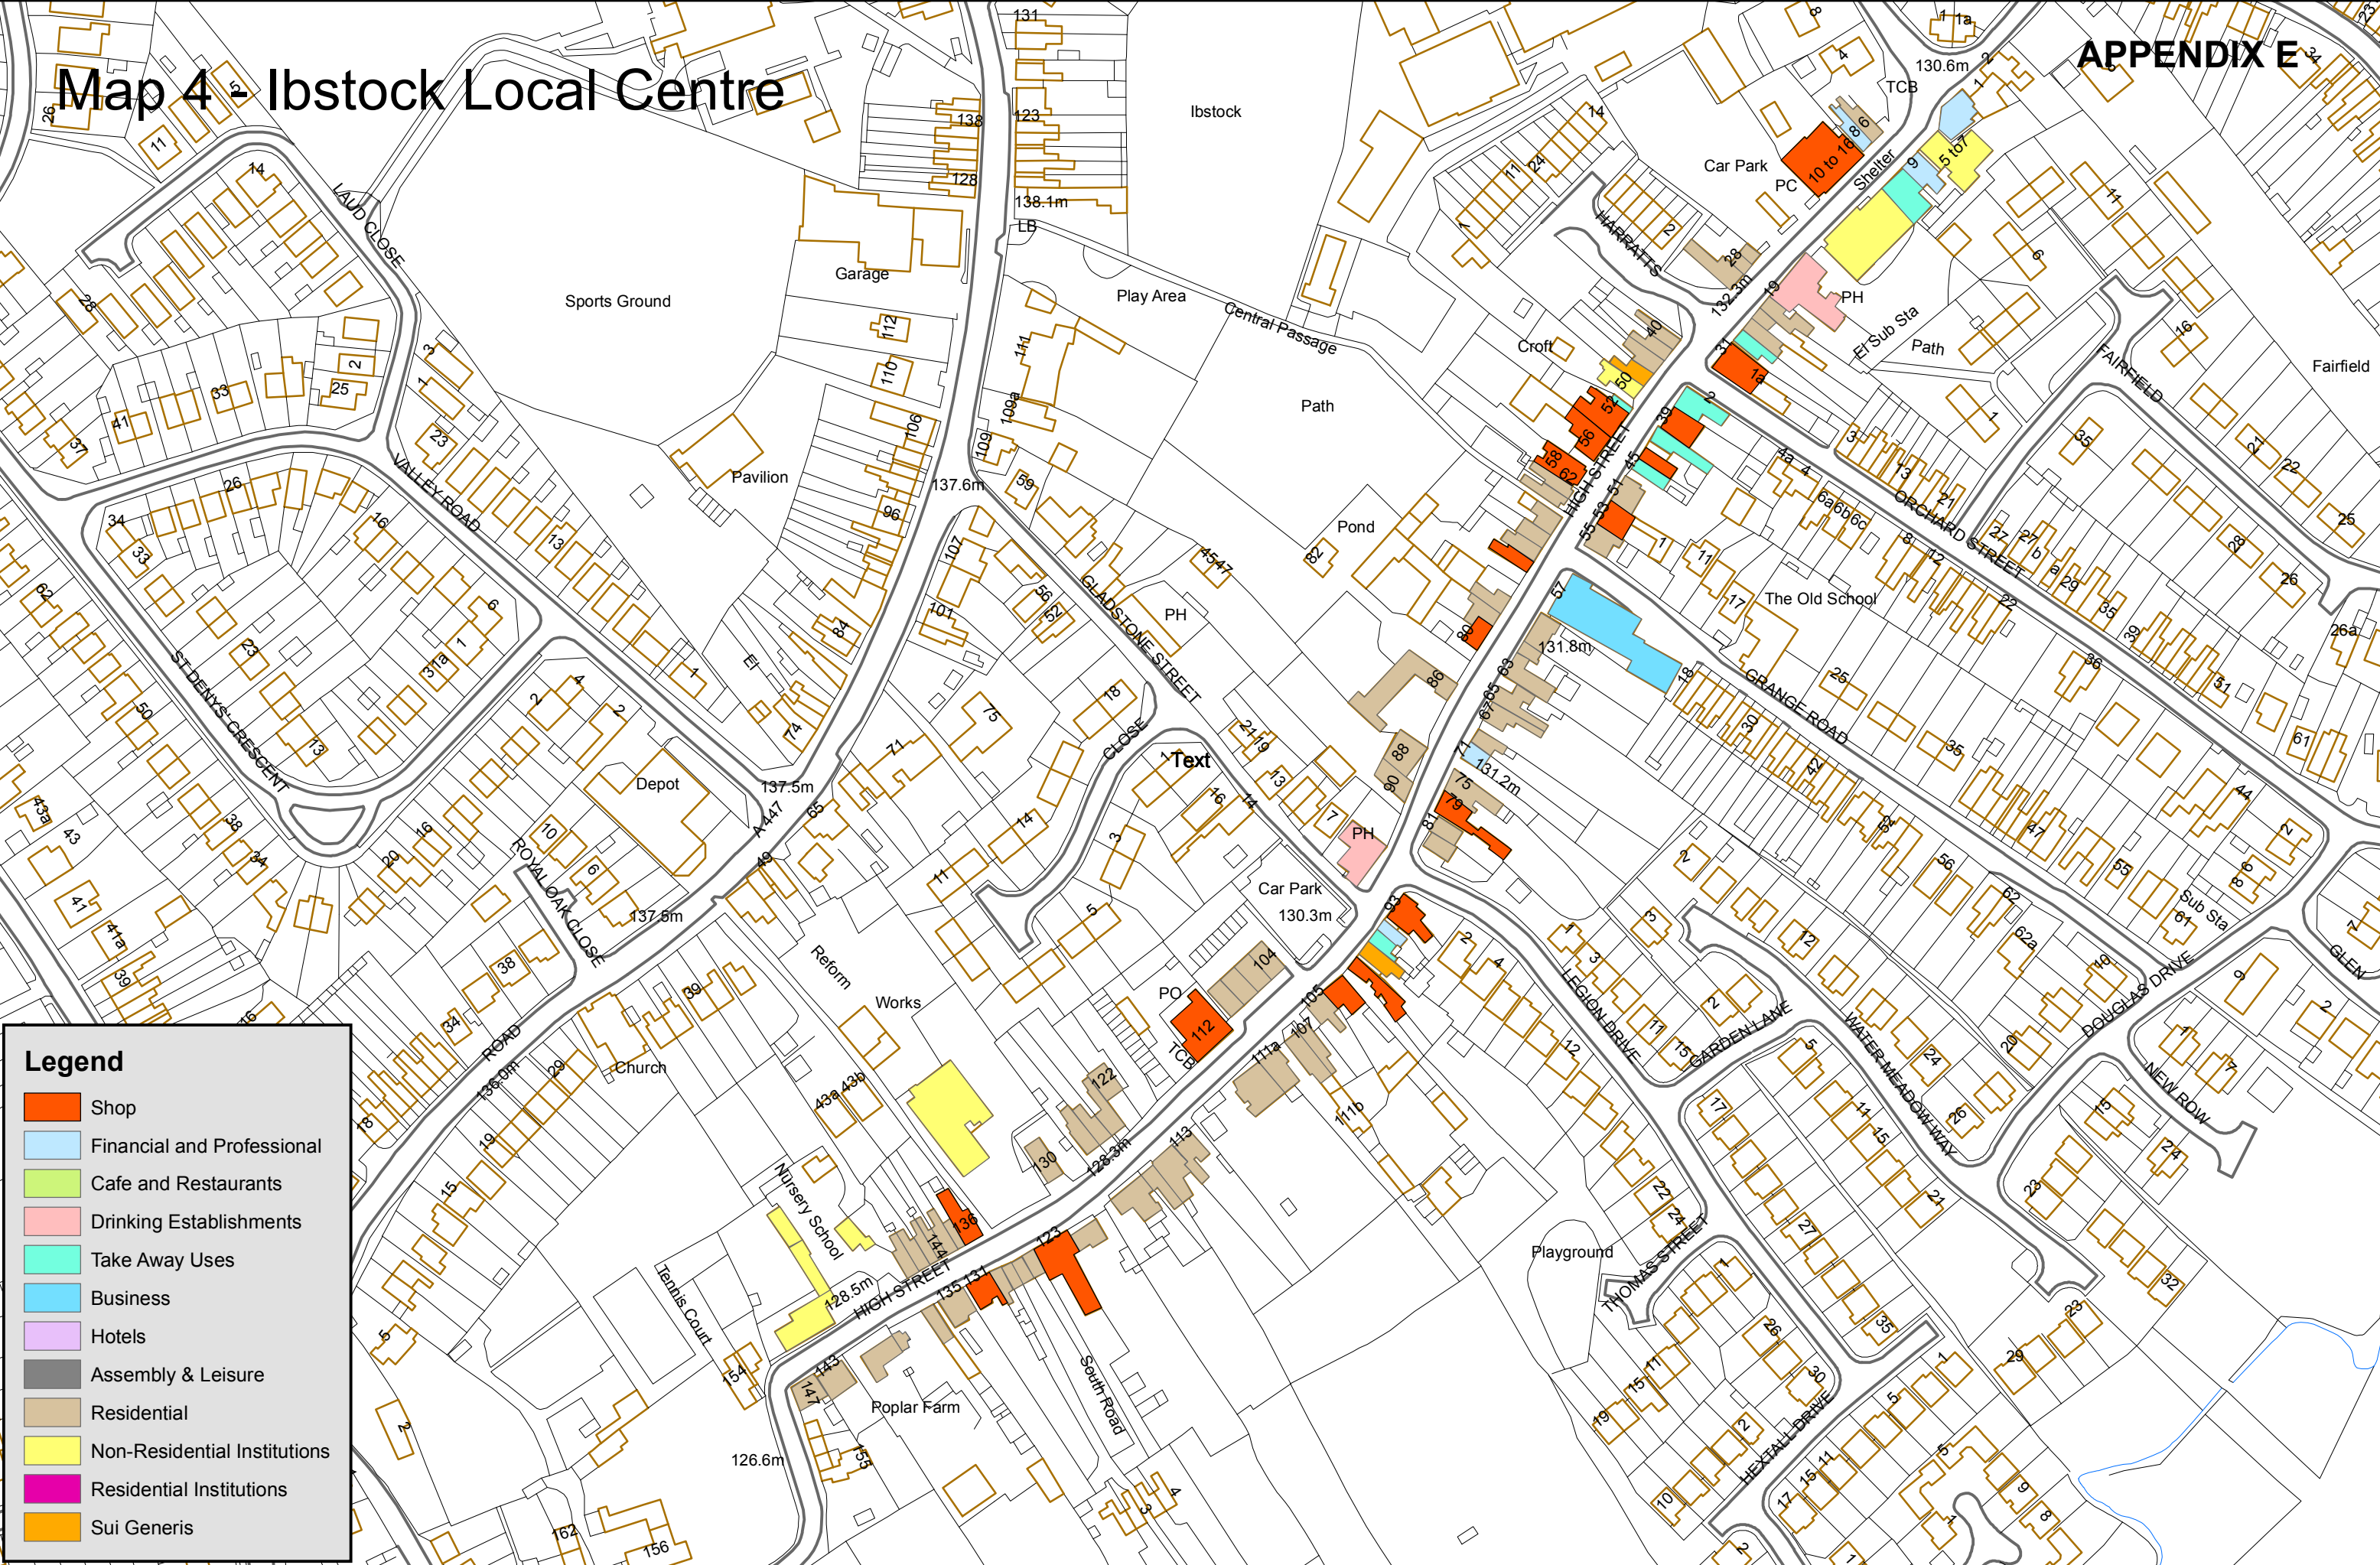

Map 4 - Ibstock Local Centre

Legend

- Shop
- Financial and Professional
- Cafe and Restaurants
- Drinking Establishments
- Take Away Uses
- Business
- Hotels
- Assembly & Leisure
- Residential
- Non-Residential Institutions
- Residential Institutions
- Sui Generis

0510 20 30 40
 Meters